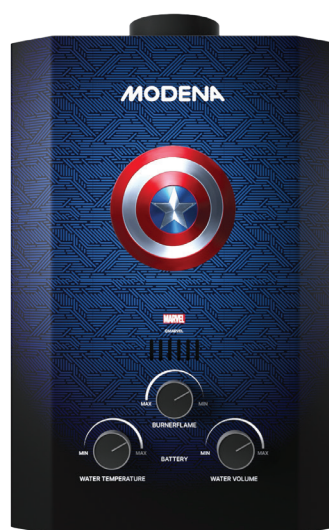

MODENA

MARVEL SERIES

MARVEL

Refrigerator

RF 2335

MARVEL Series by MODENA

RF 2335 MSMA

Rp 11.660.000,-

Product Dimension

- Width: 300 MM
- Depth: 130 MM
- Height: 440 MM
- Weight: 4.7 KG

Water Heater

GI 0631

MARVEL Series by MODENA

GI 0631 MSMB

Rp 1.840.000,-

GI 0631 MCAA